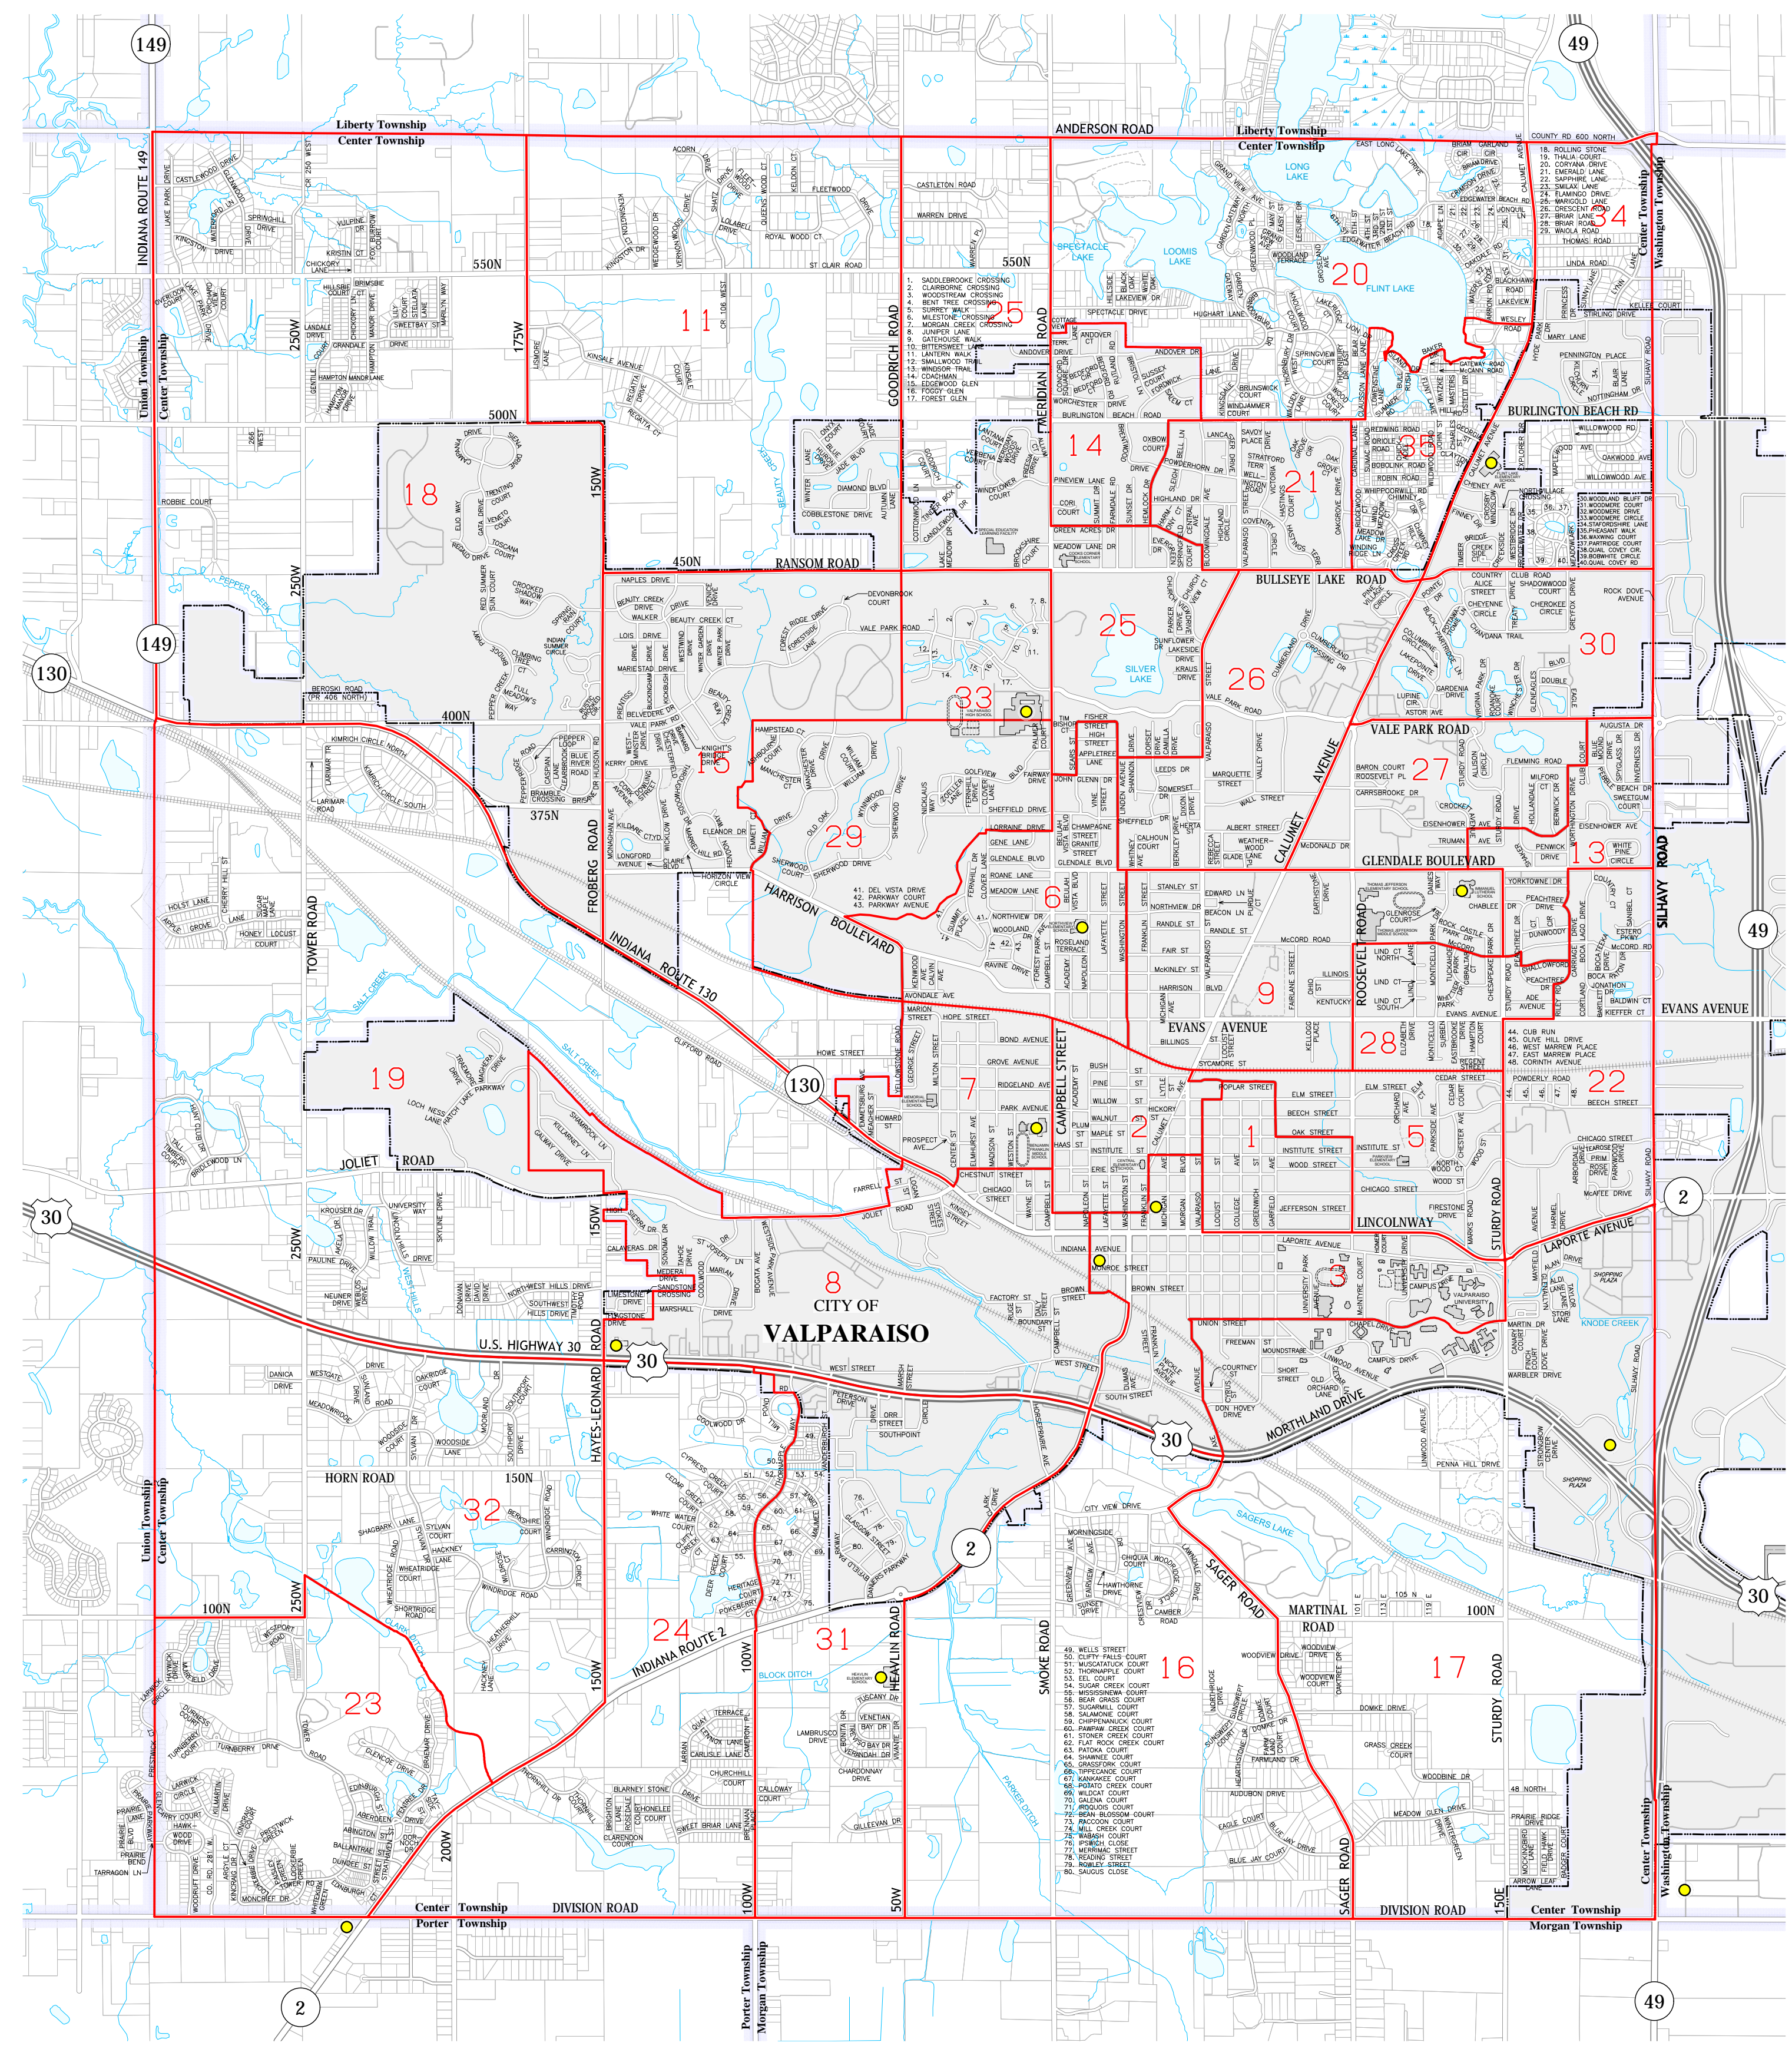

CENTER TOWNSHIP PORTER COUNTY, INDIANA

VOTING CENTER LOCATIONS FOR COUNTY-WIDE ELECTIONS

BOONE TOWNSHIP	Hebron High School	509 S Main St, Hebron, In 46341
	Benjamin Franklin Middle School	605 N Campbell St, Valparaiso, In 46385
	Flint Lake Elementary School	4106 N Calumet Ave, Valparaiso, In 46383
	Hampton Inn & Suite Hotel	1451 S Silhavy Rd, Valparaiso, In 46383
	Heavilin Elementary School	2450 Heavilin Rd, Valparaiso, In 46385
	Immanuel Lutheran Church	1700 N Monticello Park Dr, Valparaiso, IN 46383
	Northview Elementary School	257 Northview Dr, Valparaiso, In 46383
	Porter County Administration Center	155 Indiana Ave, Valparaiso, In 46383
	Prince of Peace Lutheran Church	234 W Division Rd, Valparaiso, In 46385
	Valparaiso Alternate Learning Experience School	653 Hayes Leonard Rd, Valparaiso, In 46385
	Valparaiso High School	2727 Campbell St, Valparaiso, In 46383
CENTER TOWNSHIP	Valparaiso Public Library	103 E Jefferson St, Valparaiso, In 46383
JACKSON TOWNSHIP	Jackson Township Elementary School	811 N 400 E, Valparaiso, In 46383
	Duneland School Transportation	1012 N Old State Rd 49, Chesterton, In 46304
	Faith Memorial Lutheran Church	753 N Calumet Ave, Valparaiso, In 46383
	Liberty Township Intermediate School	50 W 900 N, Chesterton, In 46304
LIBERTY TOWNSHIP	Sunset Hill Farm	775 N Meridian Rd, Valparaiso, In 46385
MORGAN TOWNSHIP	Morgan Township School	299 S State Road 49, Valparaiso, In 46383
PINE TOWNSHIP	Beverly Shores Administrative Building	500 Broadway, Beverly Shores, In 46301
PLEASANT TOWNSHIP	Kouts School	302 E College Ave, Kouts, In 46347
	Best Western Hotel	6200 Melton Rd, Portage, In 46368
	Bethel Church	704 W 700 N, Hobart, In 46342
	Ethel Jones Elementary School	2374 McCool Rd, Portage, In 46368
	Fegley Middle School	5384 Stone Ave, Portage, In 46368
	Kyle Elementary School	2701 Hamstrom Rd, Portage, In 46368
	North County Government Complex	3560 Willowcreek Rd, Portage, In 46368
	Ogden Dunes Fire Station	111 Hillcrest Rd, Ogden Dunes, In 46368
	Portage High School	6450 E US Highway 6, Portage, In 46383
	Saylor Elementary School	331 Midway Dr, Valparaiso, In 46385
	South Haven Public Library	403 W 700 N, Valparaiso, In 46385
	Willowcreek Middle School	5962 Central Ave, Portage, In 46368
PORTAGE TOWNSHIP	Woodland Park Community Building	2100 Willowcreek Rd, Portage, In 46368
	Boone Grove High School Door No. 1	260 S 500 W, Valparaiso, In 46385
	Boone Grove Middle School	325 W 550 S, Valparaiso, In 46385
PORTER TOWNSHIP	Faith Fellowship Church	84 S 500 W, Valparaiso, In 46385
	John Smatovich Elementary School	424 W 500 N, Valparaiso, In 46383
UNION TOWNSHIP	Wheeler High School	587 W 300 N, Valparaiso, In 46383
	Porter County Expo Center	215 E Division Rd, Valparaiso, In 46383
WASHINGTON TOWNSHIP	Washington Township School	381 E State Rd 2, Valparaiso, In 46383
	Brummit Elementary School	2500 N Indiana Boundary Rd, Chesterton, In 46304
	Burns Harbor Town Hall	1240 N Boo Rd, Burns Harbor, In 46304
	Chesterton High School	2125 S 11th St, Chesterton, In 46304
	Chesterton Town Hall	790 Broadway, Chesterton, In 46304
	Porter County Visitor Center	1215 N State Rd 49, Porter, In 46304
WESTCHESTER TOWNSHIP	Porter Fire Department	550 Beam St, Porter, In 46304