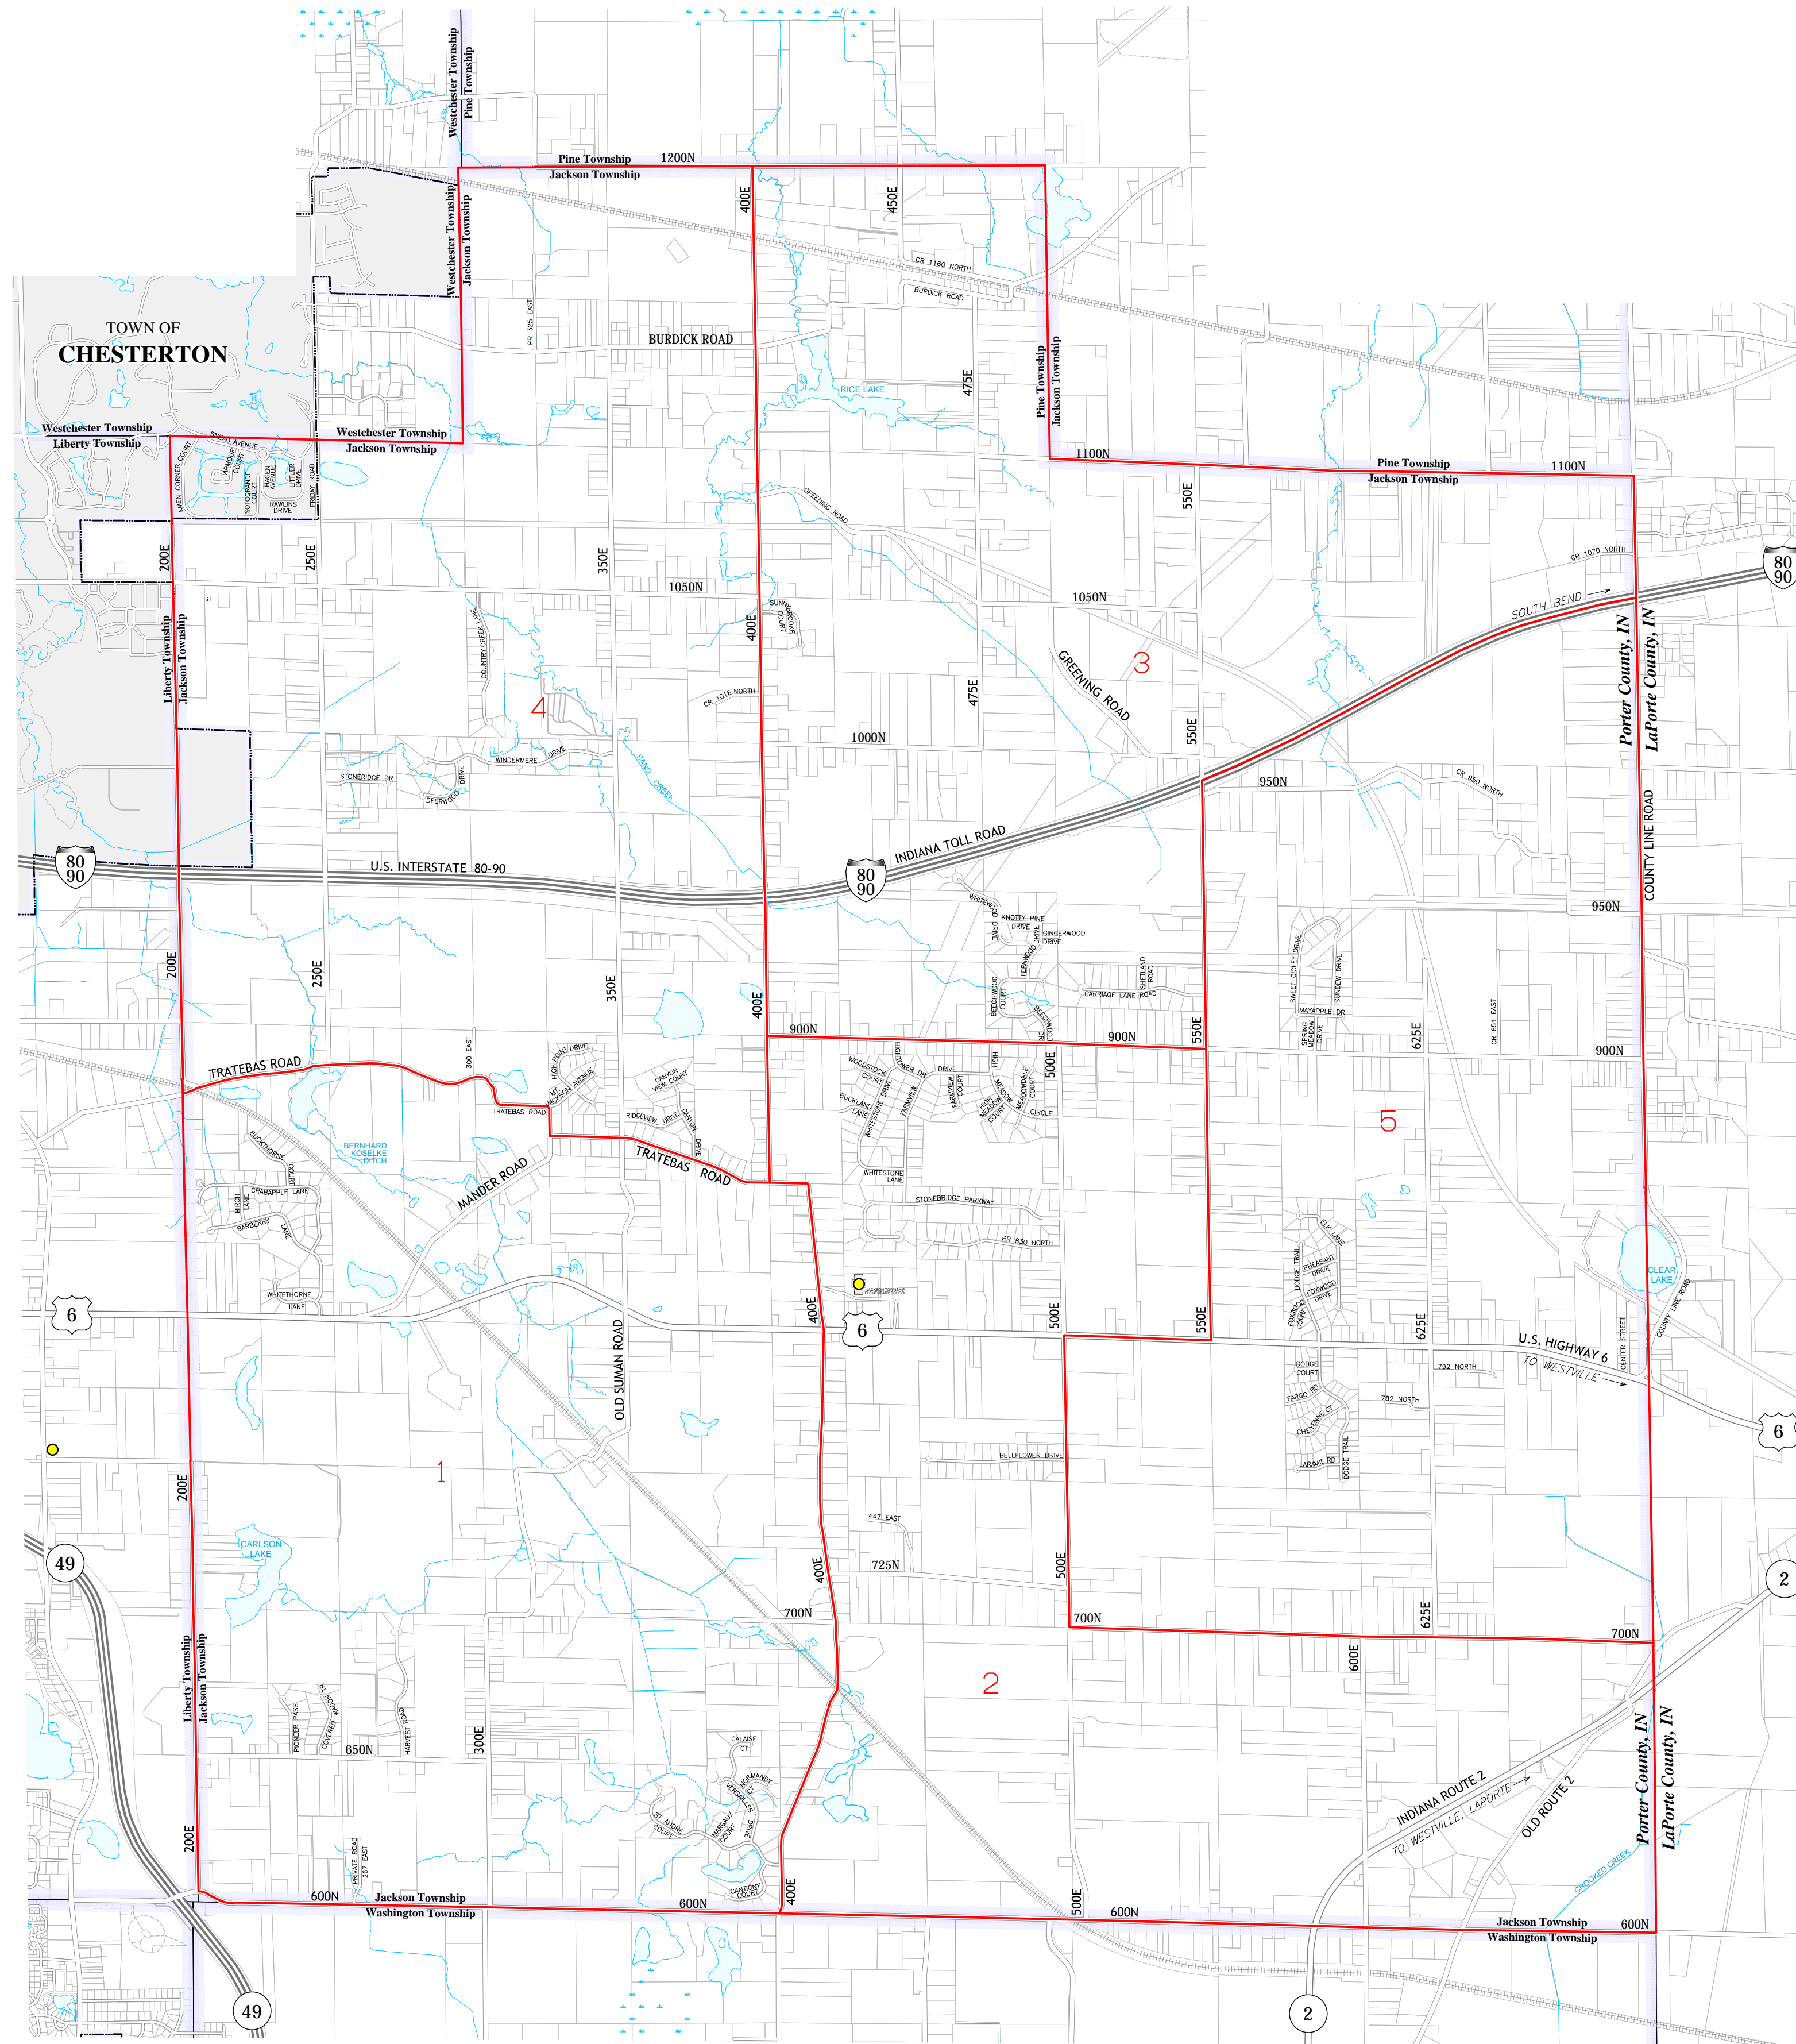

JACKSON TOWNSHIP PORTER COUNTY, INDIANA

VOTING CENTER LOCATIONS FOR COUNTY-WIDE ELECTIONS

BOONE TOWNSHIP	Hebron High School	509 S Main St, Hebron, In 46341
	Benjamin Franklin Middle School	605 N Campbell St, Valparaiso, In 46385
	Flint Lake Elementary School	4106 N Calumet Ave, Valparaiso, In 46383
	Hampton Inn & Suite Hotel	1451 S Silhavy Rd, Valparaiso, In 46383
	Heavilin Elementary School	2450 Heavilin Rd, Valparaiso, In 46385
	Immanuel Lutheran Church	1700 N Monticello Park Dr, Valparaiso, In 46383
	Northview Elementary School	257 Northview Dr, Valparaiso, In 46383
	Porter County Administration Center	155 Indiana Ave, Valparaiso, In 46383
	Prince of Peace Lutheran Church	234 W Division Rd, Valparaiso, In 46385
	Valparaiso Alternate Learning Experience School	653 Hayes Leonard Rd, Valparaiso, In 46385
	Valparaiso High School	2727 Campbell St, Valparaiso, In 46383
	Valparaiso Public Library	103 E Jefferson St, Valparaiso, In 46383
CENTER TOWNSHIP		
JACKSON TOWNSHIP	Jackson Township Elementary School	811 N 400 E, Valparaiso, In 46383
	Duneland School Transportation	1012 N Old State Rd 49, Chesterton, In 46304
	Faith Memorial Lutheran Church	753 N Calumet Ave, Valparaiso, In 46383
	Liberty Township Intermediate School	50 W 900 N, Chesterton, In 46304
LIBERTY TOWNSHIP	Sunset Hill Farm	775 N Meridian Rd, Valparaiso, In 46385
MORGAN TOWNSHIP	Morgan Township School	299 S State Road 49, Valparaiso, In 46383
PINE TOWNSHIP	Beverly Shores Administrative Building	500 Broadway, Beverly Shores, In 46301
PLEASANT TOWNSHIP	Kouts School	302 E College Ave, Kouts, In 46347
	Best Western Hotel	6200 Melton Rd, Portage, In 46368
	Bethel Church	704 W 700 N, Hobart, In 46342
	Ethel Jones Elementary School	2374 McCool Rd, Portage, In 46368
	Fegley Middle School	5384 Stone Ave, Portage, In 46368
	Kyle Elementary School	2701 Hamstrom Rd, Portage, In 46368
	North County Government Complex	3560 Willowcreek Rd, Portage, In 46368
	Ogden Dunes Fire Station	111 Hillcrest Rd, Ogden Dunes, In 46368
	Portage High School	6450 E US Highway 6, Portage, In 46383
	Saylor Elementary School	331 Midway Dr, Valparaiso, In 46385
	South Haven Public Library	403 W 700 N, Valparaiso, In 46385
	Willowcreek Middle School	5962 Central Ave, Portage, In 46368
PORTAGE TOWNSHIP	Woodland Park Community Building	2100 Willowcreek Rd, Portage, In 46368
	Boone Grove High School Door No. 1	260 S 500 W, Valparaiso, In 46385
	Boone Grove Middle School	325 W 550 S, Valparaiso, In 46385
PORTER TOWNSHIP	Faith Fellowship Church	84 S 500 W, Valparaiso, In 46385
	John Simatovich Elementary School	424 W 500 N, Valparaiso, In 46383
UNION TOWNSHIP	Wheeler High School	587 W 300 N, Valparaiso, In 46383
	Porter County Expo Center	215 E Division Rd, Valparaiso, In 46383
WASHINGTON TOWNSHIP	Washington Township School	381 E State Rd 2, Valparaiso, In 46383
	Brummit Elementary School	2500 N Indiana Boundary Rd, Chesterton, In 46304
	Burns Harbor Town Hall	1240 N Boo Rd, Burns Harbor, In 46304
	Chesterton High School	2125 S 11th St, Chesterton, In 46304
	Chesterton Town Hall	790 Broadway, Chesterton, In 46304
	Porter County Visitor Center	1215 N State Rd 49, Porter, In 46304
WESTCHESTER TOWNSHIP	Porter Fire Department	550 Beam St, Porter, In 46304