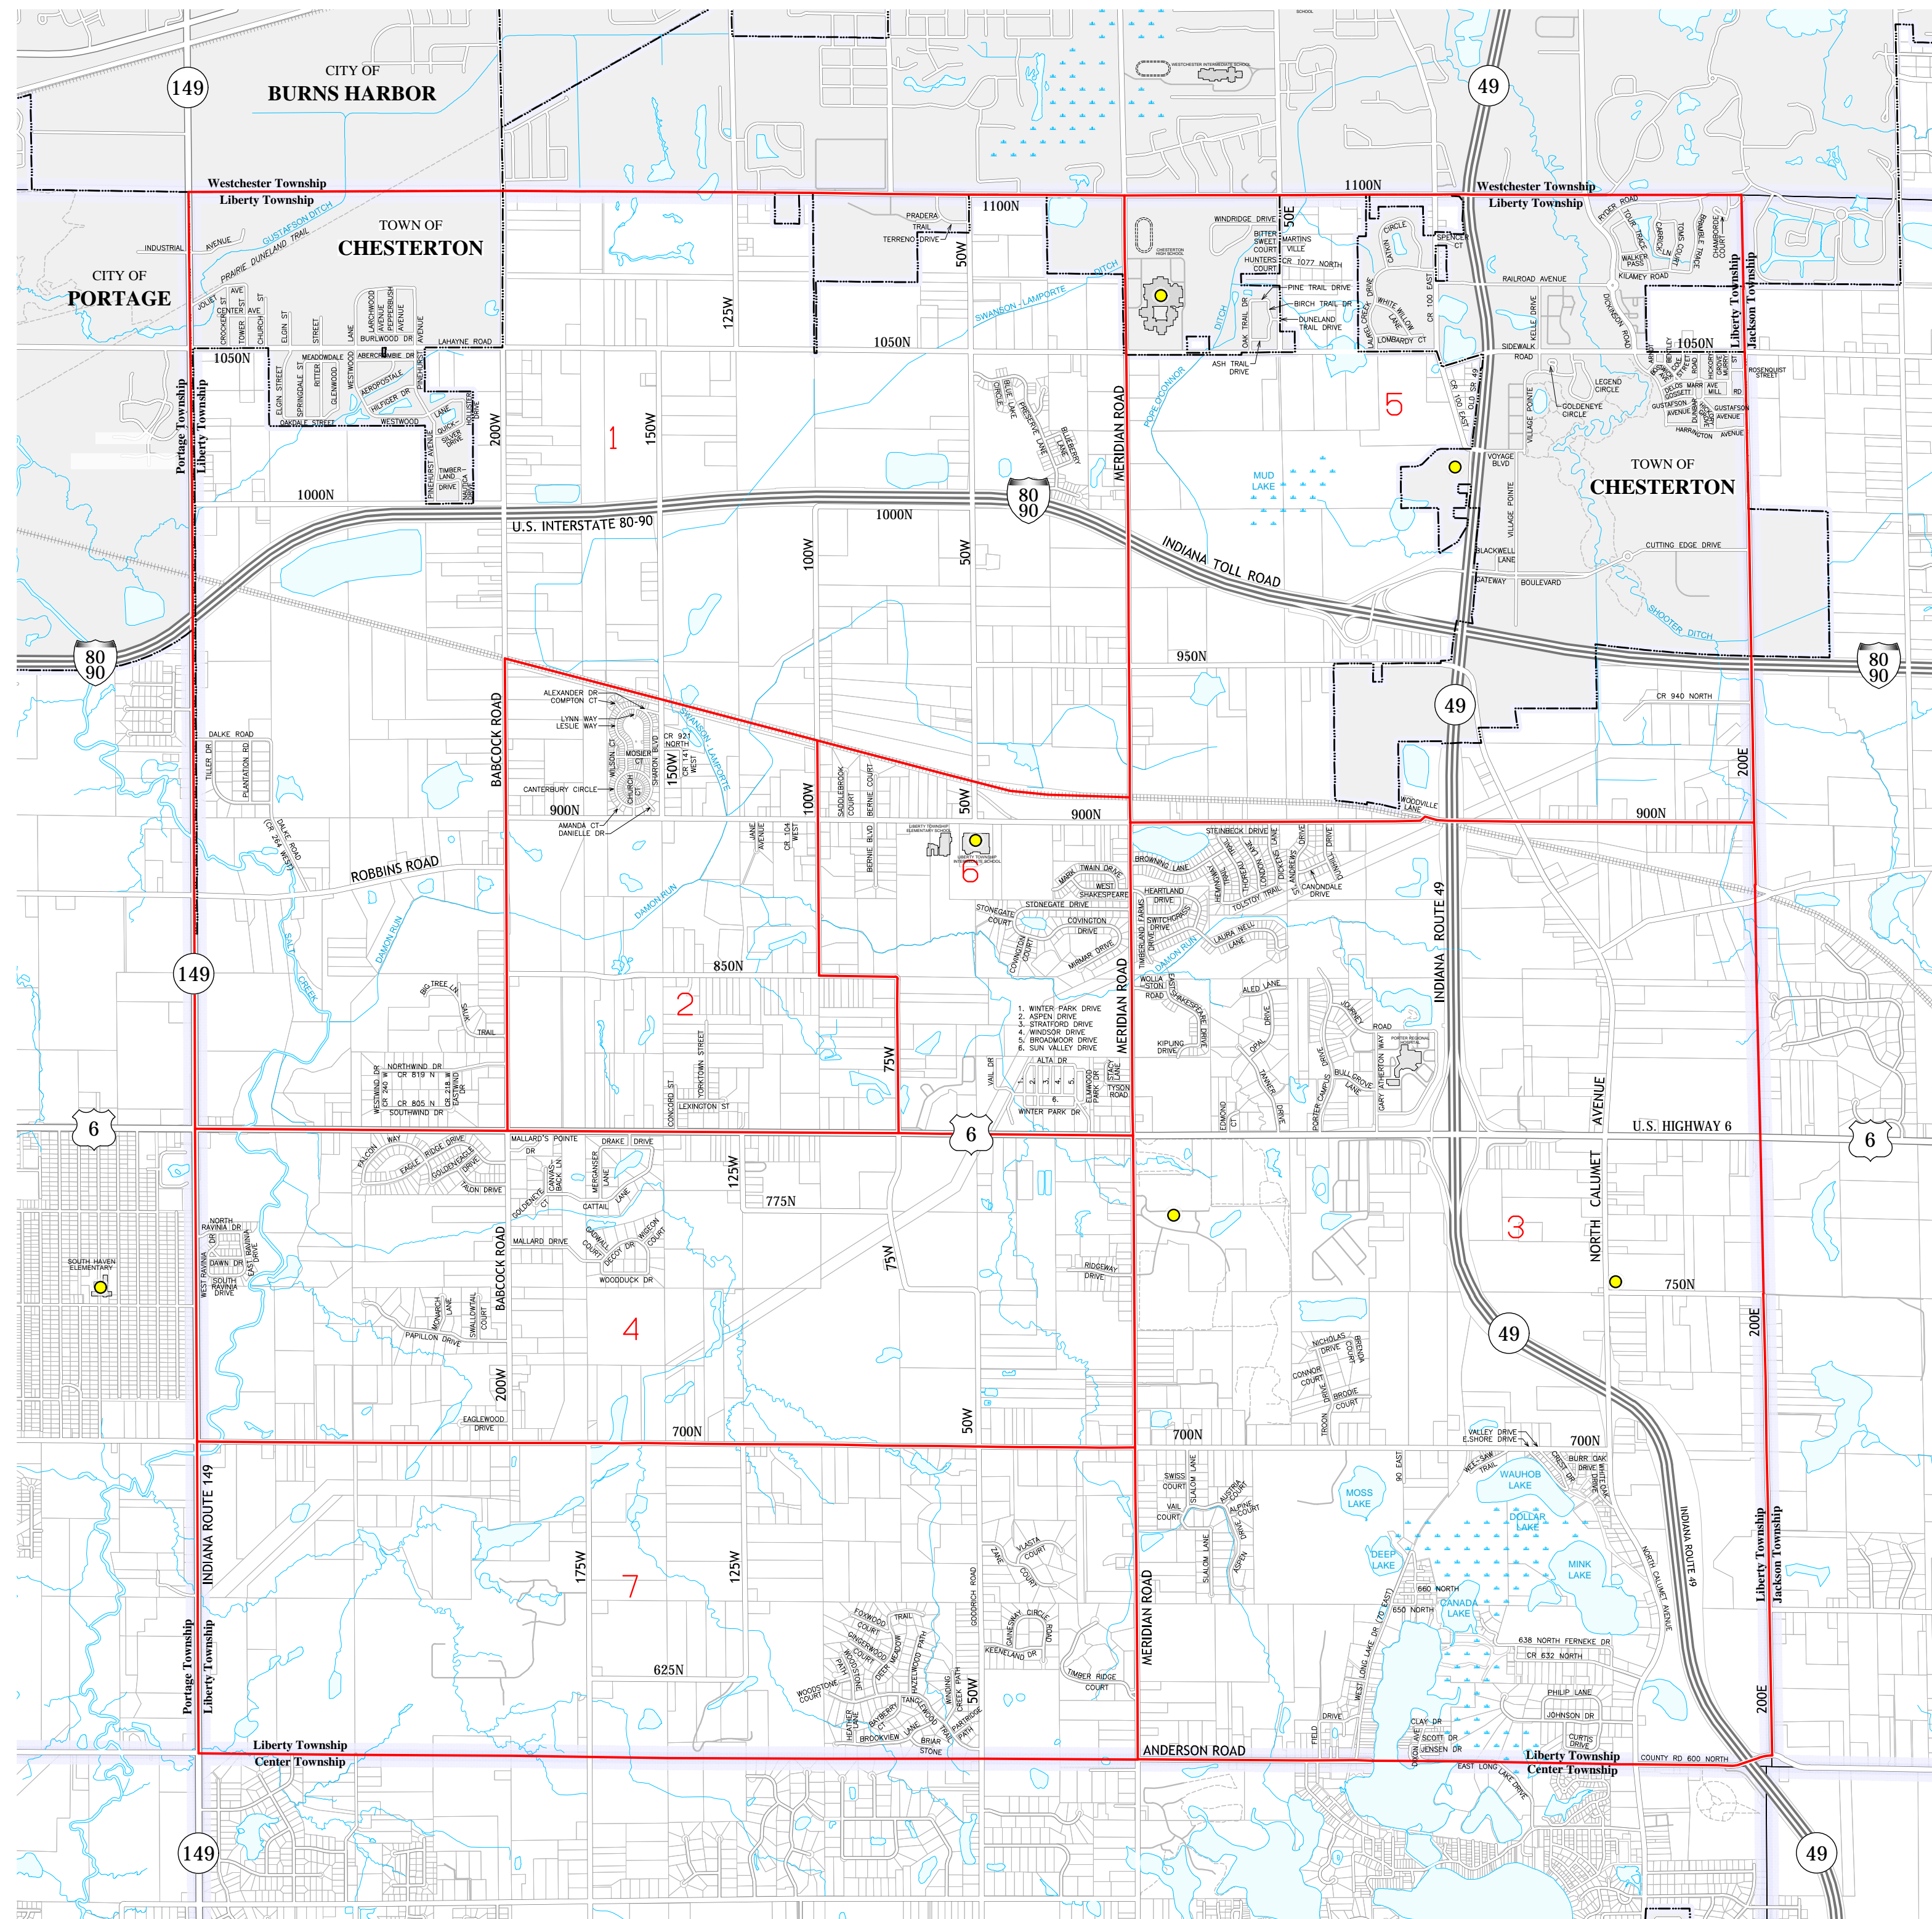

LIBERTY TOWNSHIP PORTER COUNTY, INDIANA

- WESTCHESTER TOWNSHIP
- PORTAGE TOWNSHIP
- LIBERTY TOWNSHIP
- UNION TOWNSHIP
- PORTER TOWNSHIP
- BOONE TOWNSHIP
- PINE TOWNSHIP
- JACKSON TOWNSHIP
- WASHINGTON TOWNSHIP
- CENTER TOWNSHIP
- MORGAN TOWNSHIP
- PLEASANT TOWNSHIP

VOTING CENTER LOCATIONS FOR COUNTY-WIDE ELECTIONS