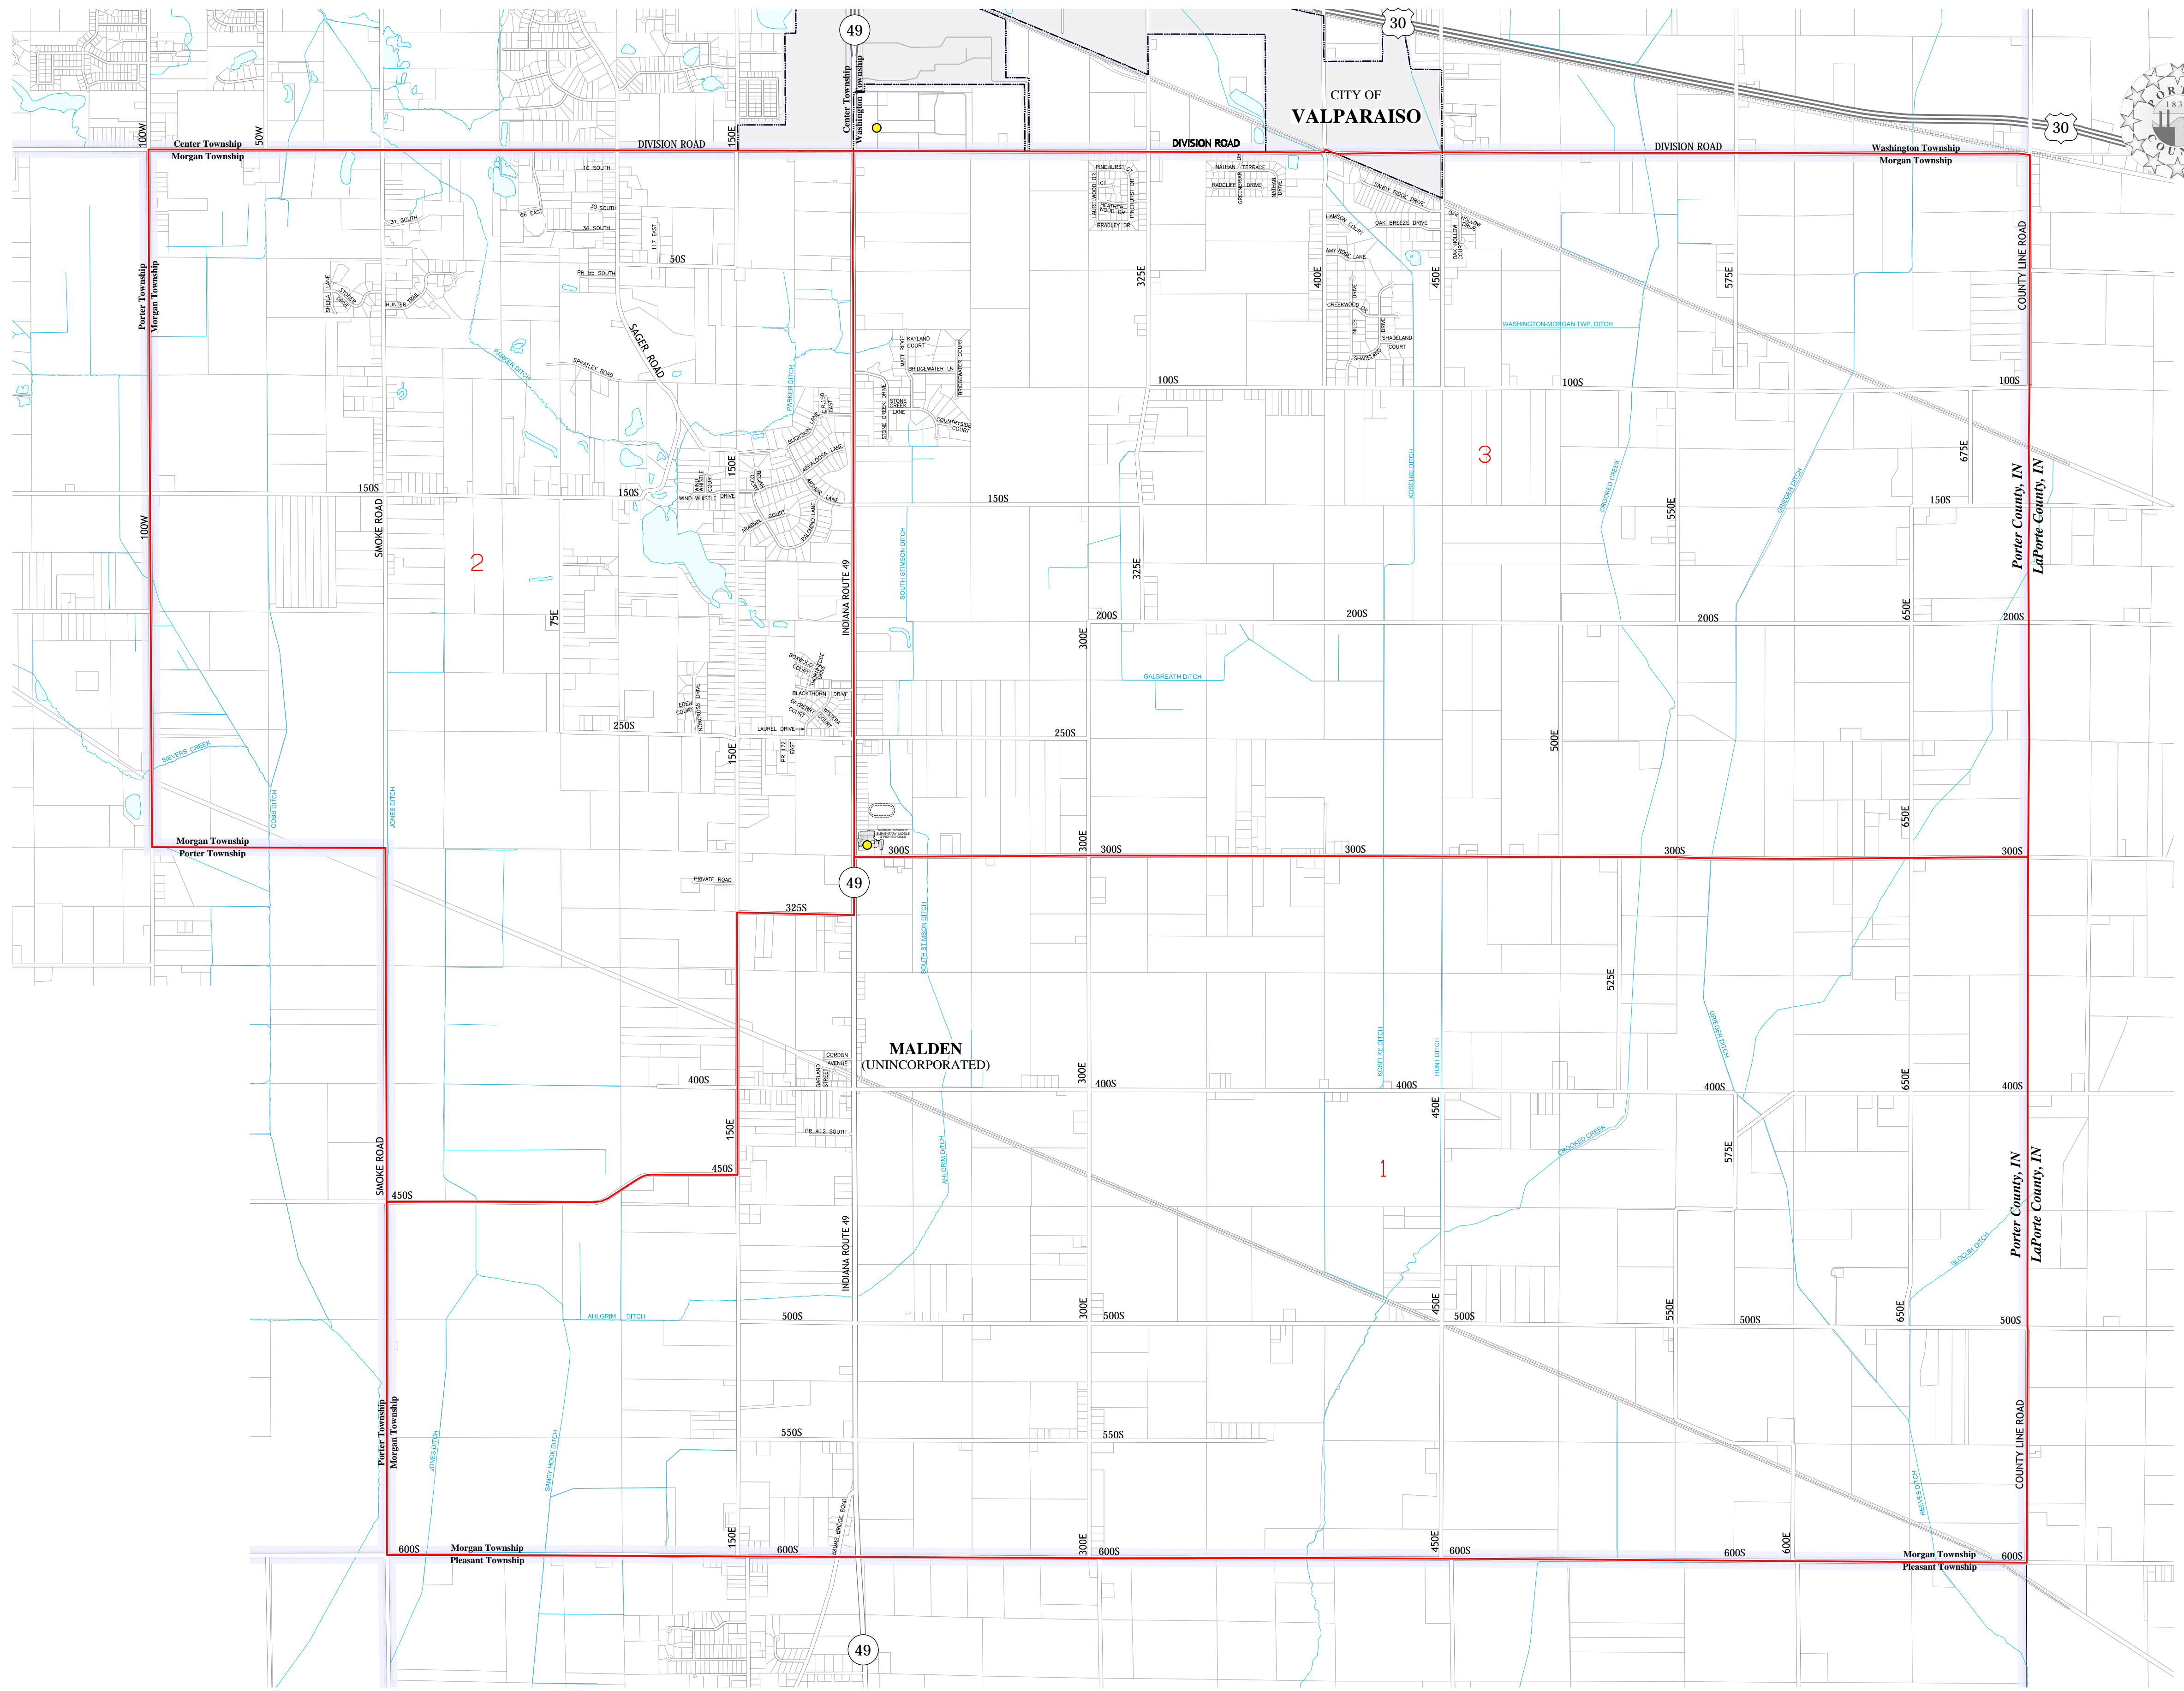

MORGAN TOWNSHIP PORTER COUNTY, INDIANA

VOTING CENTER LOCATIONS FOR COUNTY-WIDE ELECTIONS