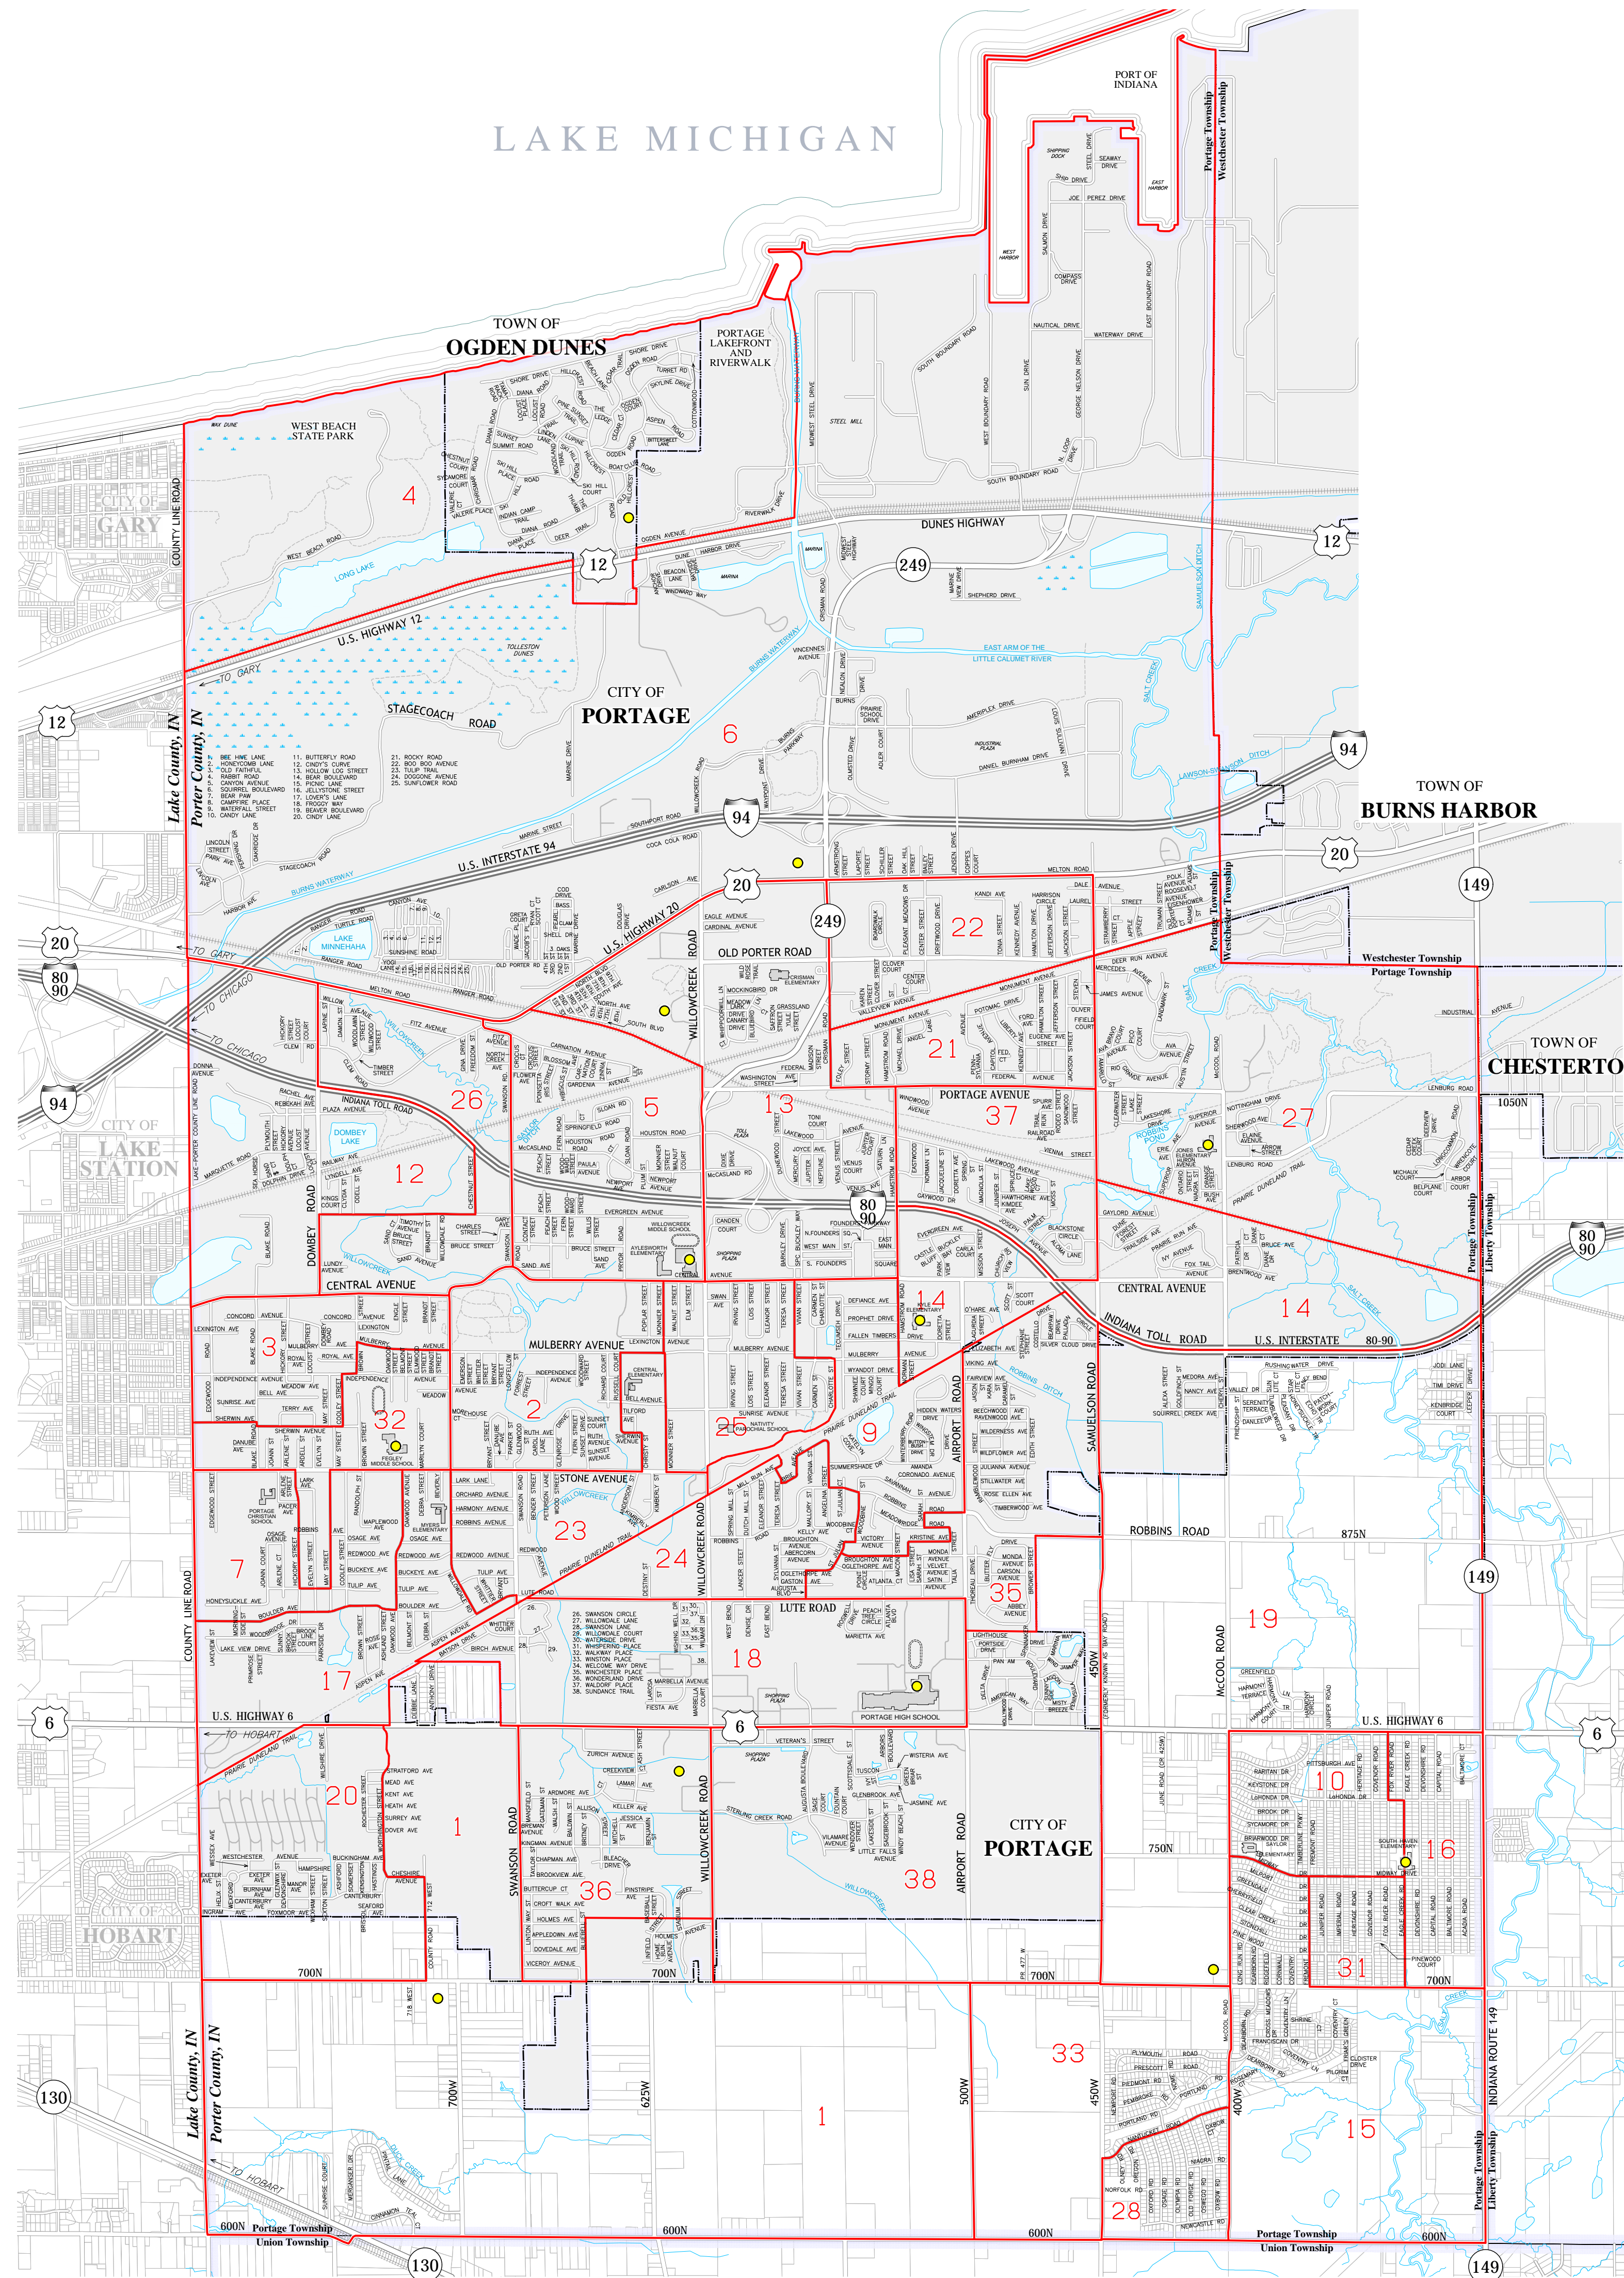

LAKE MICHIGAN

PORTAGE TOWNSHIP PORTER COUNTY, INDIANA

VOTING CENTER LOCATIONS FOR COUNTY-WIDE ELECTIONS

BOONE TOWNSHIP	Hebron High School	509 S Main St, Hebron, In 46341	
	Benjamin Franklin Middle School	605 N Campbell St, Valparaiso, In 46385	
	Flint Lake Elementary School	4106 N Calumet Ave, Valparaiso, In 46383	
	Hampton Inn & Suite Hotel	1451 S Silhavy Rd, Valparaiso, In 46383	
	Heavilin Elementary School	2450 Heavilin Rd, Valparaiso, In 46385	
	Immanuel Lutheran Church	1700 N Monticello Park Dr, Valparaiso, In 46383	
	Northview Elementary School	257 Northview Dr, Valparaiso, In 46383	
	Porter County Administration Center	155 Indiana Ave, Valparaiso, In 46383	
	Prince of Peace Lutheran Church	234 W Division Rd, Valparaiso, In 46385	
	Valparaiso Alternate Learning Experience School	653 Hayes Leonard Rd, Valparaiso, In 46385	
CENTER TOWNSHIP	Valparaiso High School	2727 Campbell St, Valparaiso, In 46383	
	Valparaiso Public Library	103 E Jefferson St, Valparaiso, In 46383	
JACKSON TOWNSHIP	Jackson Township Elementary School	811 N 400 E, Valparaiso, In 46383	
	Duneland School Transportation	1012 N Old State Rd 49, Chesterton, In 46304	
LIBERTY TOWNSHIP	Faith Memorial Lutheran Church	753 N Calumet Ave, Valparaiso, In 46383	
	Liberty Township Intermediate School	50 W 900 N, Chesterton, In 46304	
	Sunset Hill Farm	775 N Meridian Rd, Valparaiso, In 46385	
MORGAN TOWNSHIP	Morgan Township School	299 S State Road 49, Valparaiso, In 46383	
PINE TOWNSHIP	Beverly Shores Administrative Building	500 Broadway, Beverly Shores, In 46301	
PLEASANT TOWNSHIP	Kouts School	302 E College Ave, Kouts, In 46347	
	Best Western Hotel	6200 Melton Rd, Portage, In 46368	
	Bethel Church	704 W 700 N, Hobart, In 46342	
	Ethel Jones Elementary School	2374 McCool Rd, Portage, In 46368	
	Fegley Middle School	5384 Stone Ave, Portage, In 46368	
	Kyle Elementary School	2701 Hamstrom Rd, Portage, In 46368	
	North County Government Complex	3560 Willowcreek Rd, Portage, In 46368	
	Ogden Dunes Fire Station	111 Hillcrest Rd, Ogden Dunes, In 46368	
	Portage High School	6450 E US Highway 6, Portage, In 46383	
	Saylor Elementary School	331 Midway Dr, Valparaiso, In 46385	
	South Haven Public Library	403 W 700 N, Valparaiso, In 46385	
	Willowcreek Middle School	5962 Central Ave, Portage, In 46368	
	PORTAGE TOWNSHIP	Woodland Park Community Building	2100 Willowcreek Rd, Portage, In 46368
		Boone Grove High School Door No. 1	260 S 500 W, Valparaiso, In 46385
		Boone Grove Middle School	325 W 550 S, Valparaiso, In 46385
PORTER TOWNSHIP	Faith Fellowship Church	84 S 500 W, Valparaiso, In 46385	
	John Simatovich Elementary School	424 W 500 N, Valparaiso, In 46383	
UNION TOWNSHIP	Wheeler High School	587 W 300 N, Valparaiso, In 46383	
	Porter County Expo Center	215 E Division Rd, Valparaiso, In 46383	
WASHINGTON TOWNSHIP	Washington Township School	381 E State Rd 2, Valparaiso, In 46383	
	Brummit Elementary School	2500 N Indiana Boundary Rd, Chesterton, In 46304	
	Burns Harbor Town Hall	1240 N Boo Rd, Burns Harbor, In 46304	
	Chesterton High School	2125 S 11th St, Chesterton, In 46304	
	Chesterton Town Hall	790 Broadway, Chesterton, In 46304	
	Porter County Visitor Center	1215 N State Rd 49, Porter, In 46304	
	Porter Fire Department	550 Beam St, Porter, In 46304	
WESTCHESTER TOWNSHIP