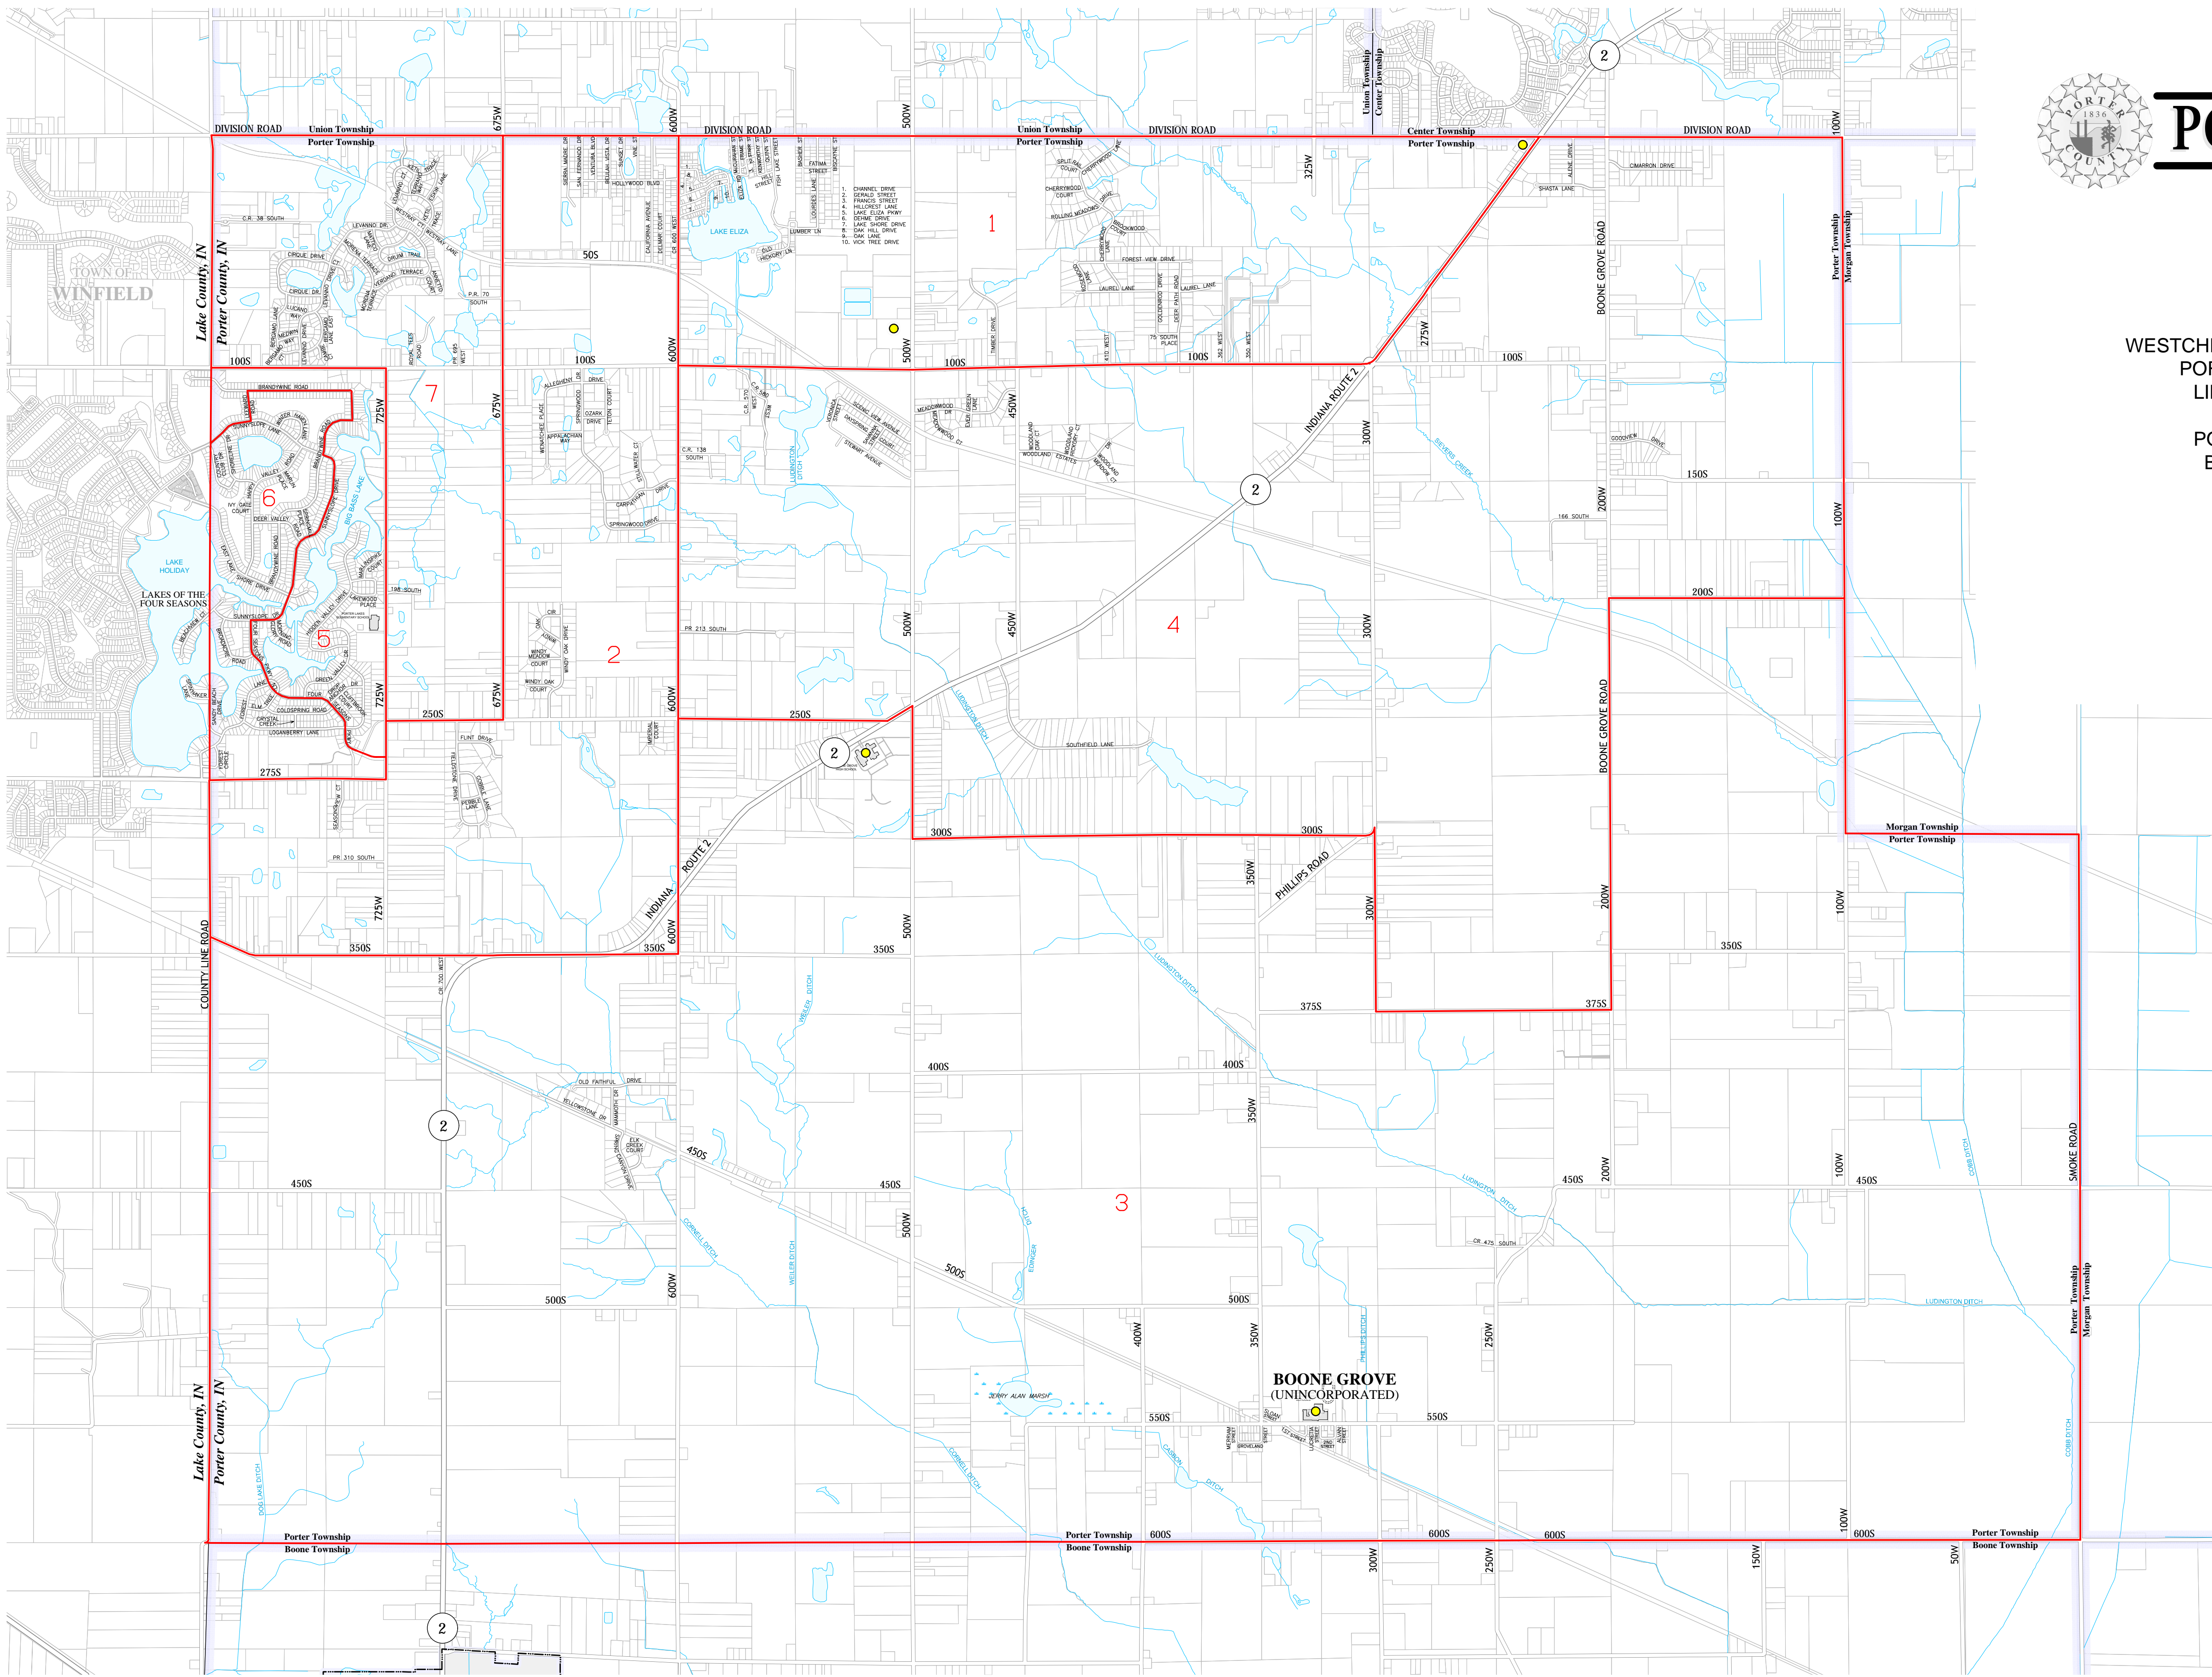

PORTER TOWNSHIP PORTER COUNTY, INDIANA

- WESTCHESTER TOWNSHIP
- PORTAGE TOWNSHIP
- LIBERTY TOWNSHIP
- UNION TOWNSHIP
- PORTER TOWNSHIP
- BOONE TOWNSHIP
- PINE TOWNSHIP
- JACKSON TOWNSHIP
- WASHINGTON TOWNSHIP
- CENTER TOWNSHIP
- MORGAN TOWNSHIP
- PLEASANT TOWNSHIP

VOTING CENTER LOCATIONS FOR COUNTY-WIDE ELECTIONS