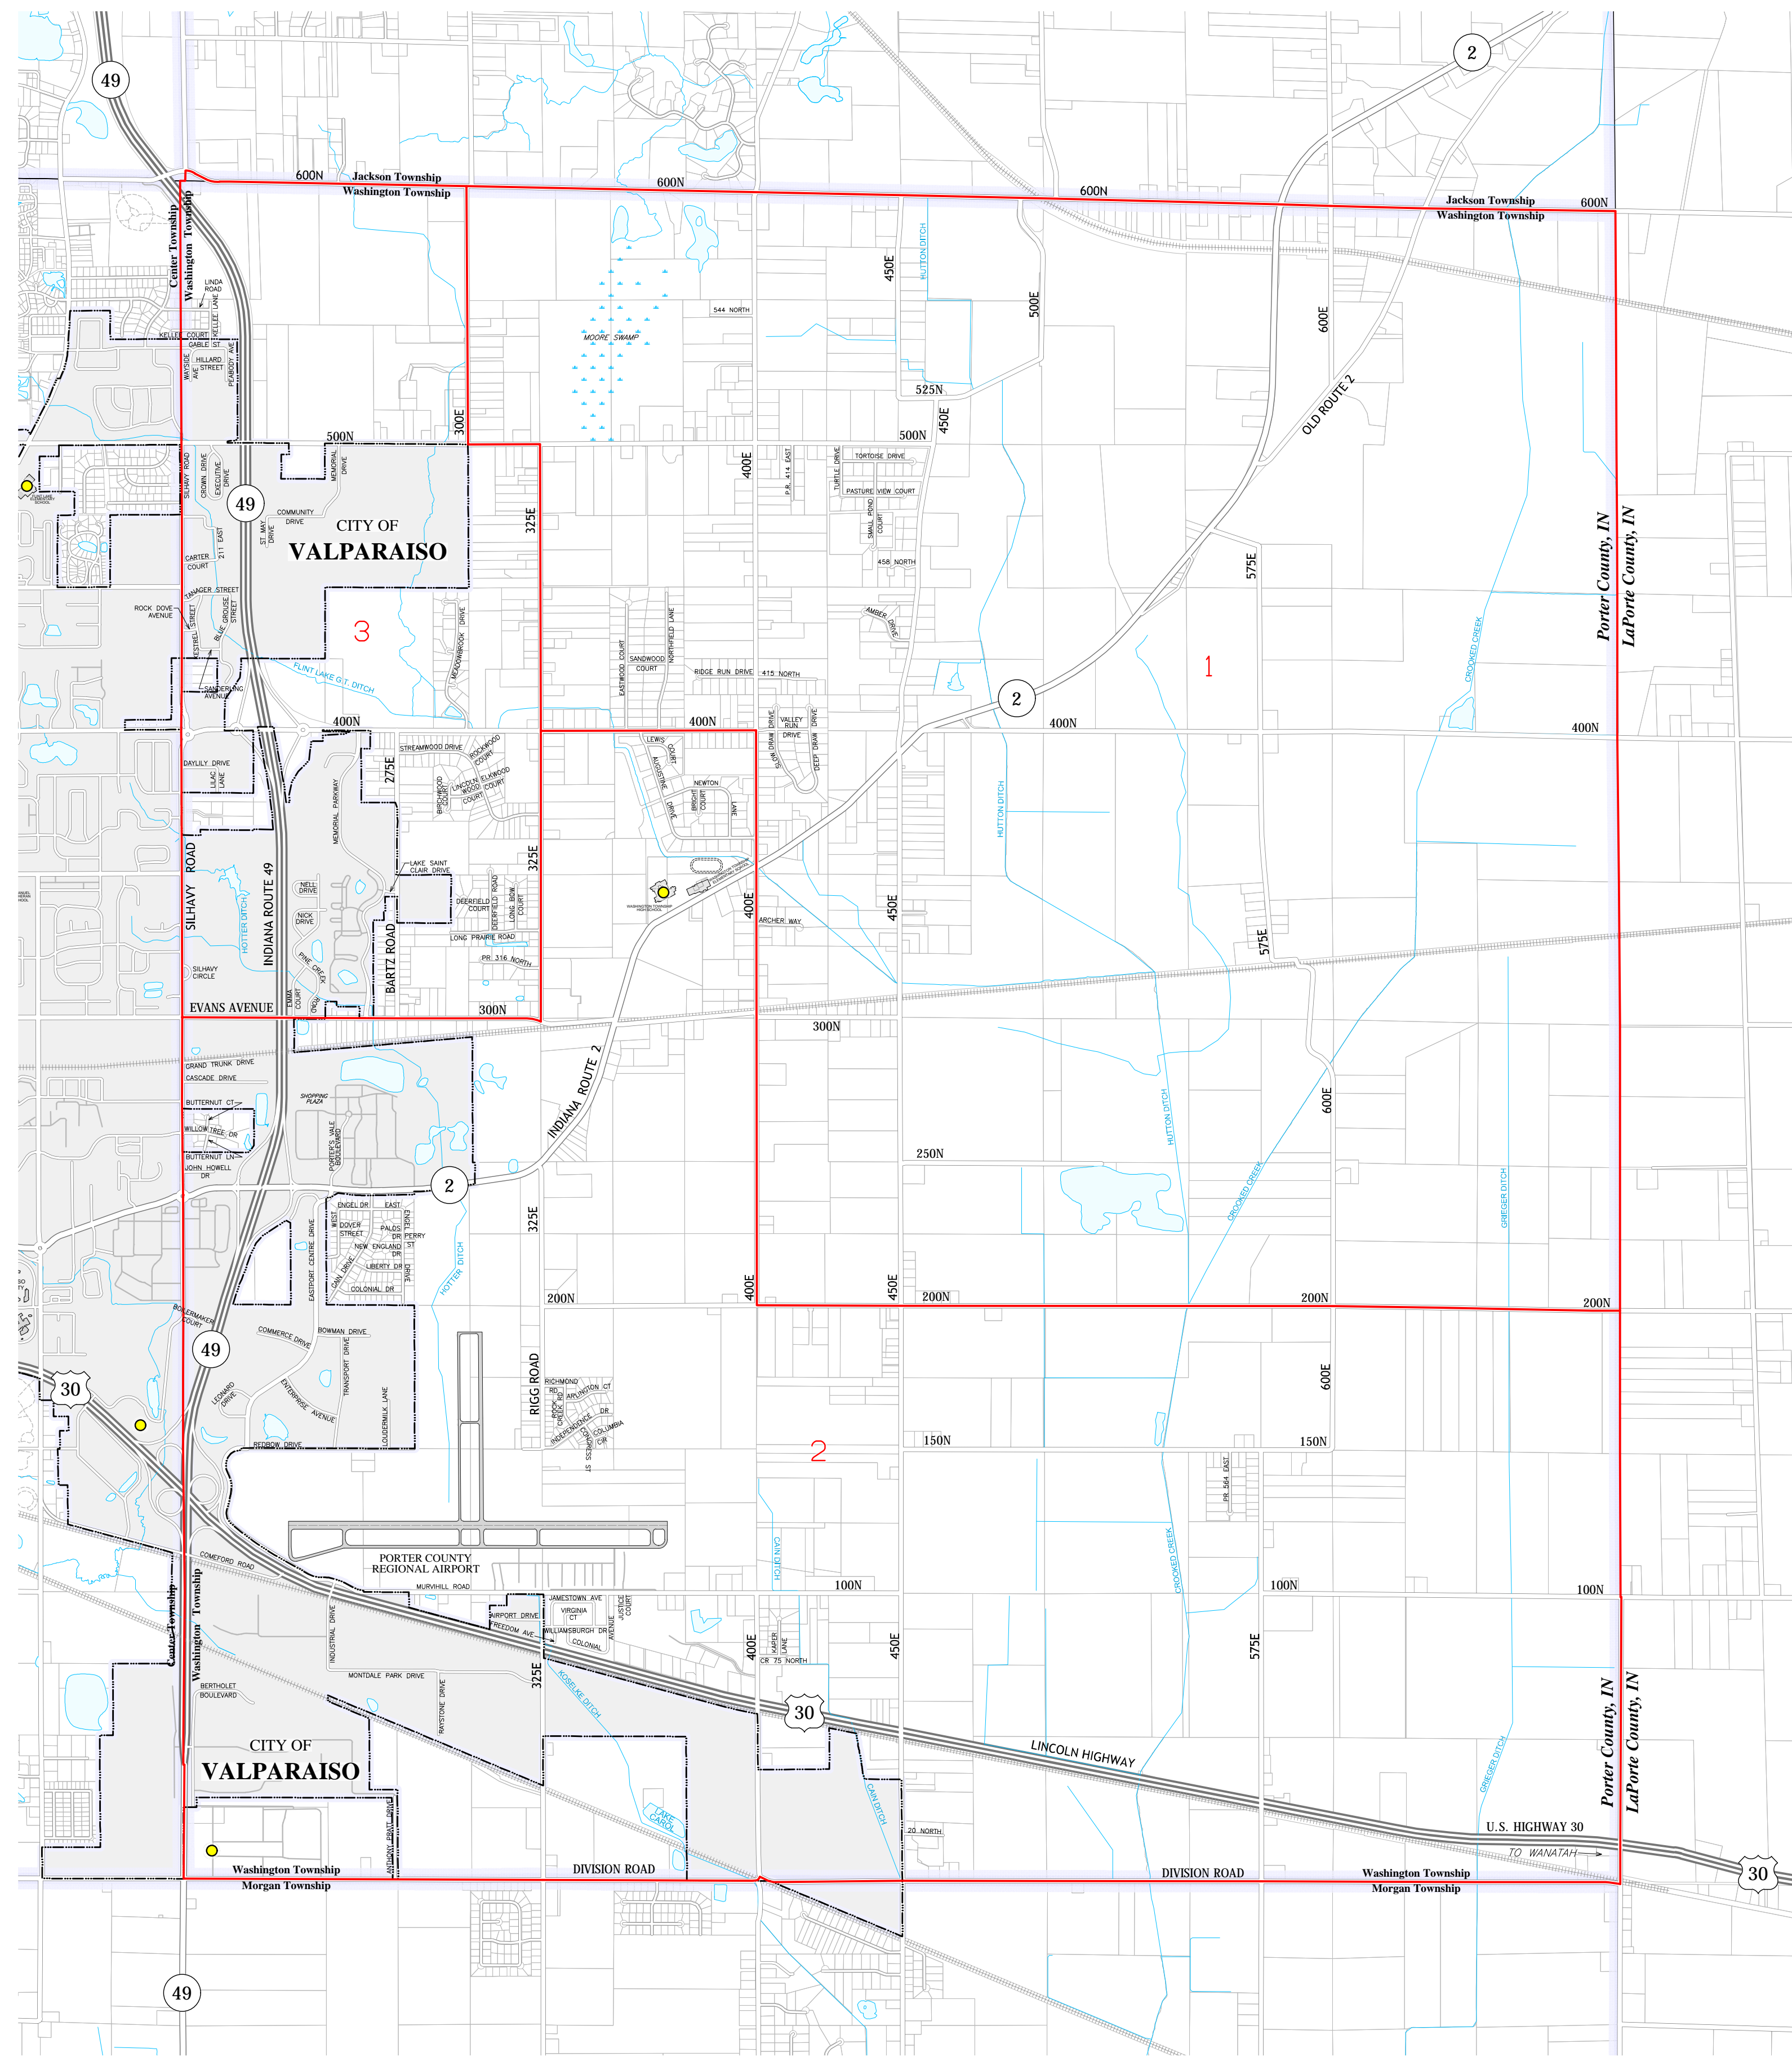

WASHINGTON TOWNSHIP PORTER COUNTY, INDIANA

VOTING CENTER LOCATIONS FOR COUNTY-WIDE ELECTIONS