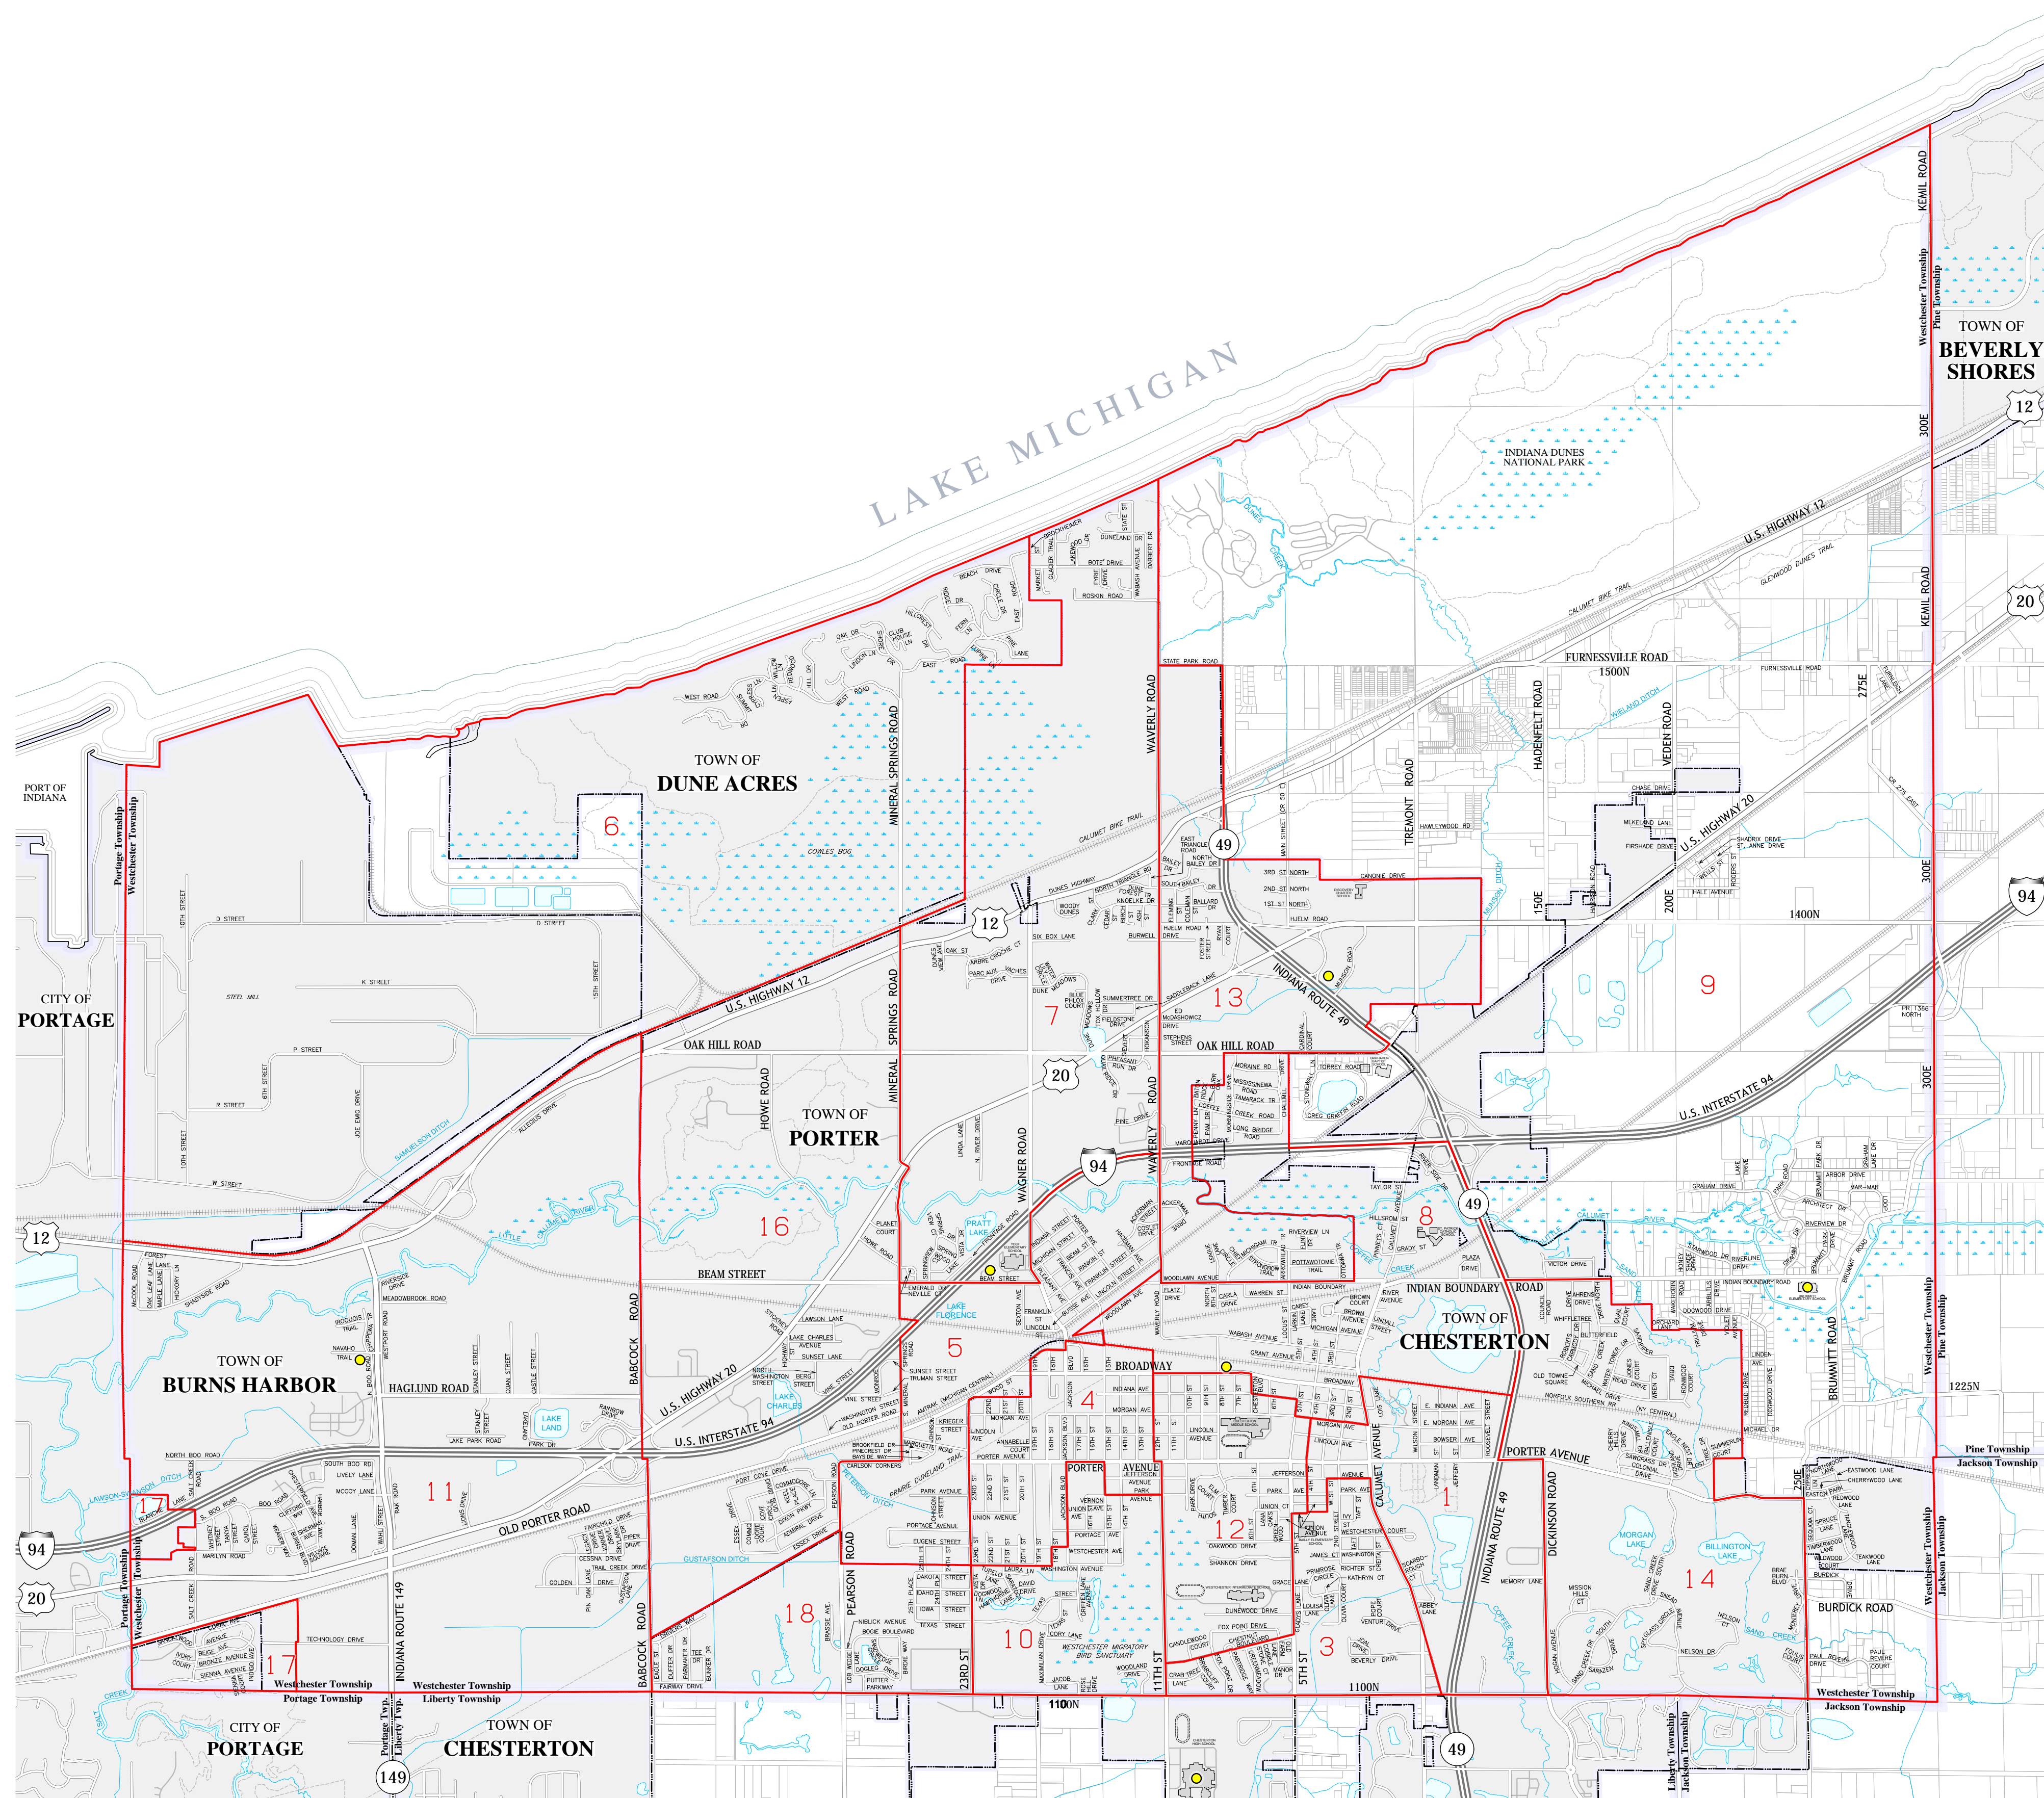

VOTING CENTER LOCATIONS FOR COUNTY-WIDE ELECTIONS